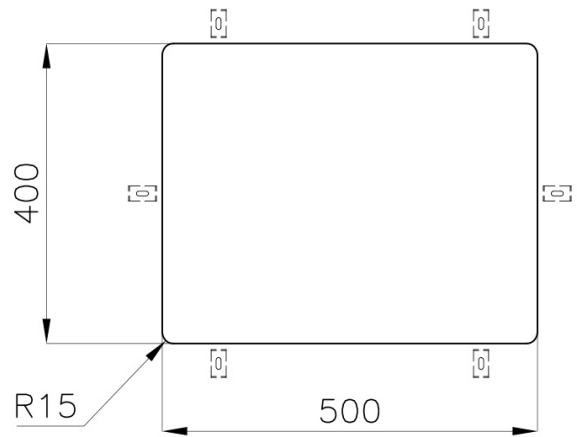

Sink

KE

Sink - 1 bowl - Undermount (ST)

Code: 2155 850

Product Details

Materials/Finishes	Foster-brushed finish AISI 304 stainless steel
Cabinet	60 cm
Dimensions	540x440 mm
Edge/Installation Type	Undermount (ST)
Cut out	Vedi scheda tecnica
Number of bowls	1 bowl
Bowl dimension	500x400 mm
Waste fitting	3,5" waste
Mixer holes	No standard tap hole
Standard fittings	fixing brackets, gasket, waste fitting, overflow and siphon. Packing: single carton box.

Features

High thickness

Basket 3,5" waste fitting

Perimetral overflow

Small radius

Dimensions

Cut out drawing

Optional accessories