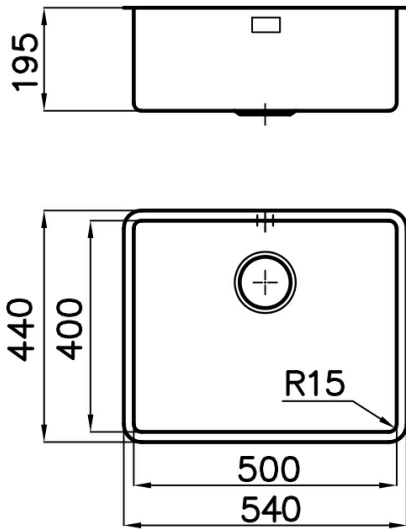

Sink

KE

Sink - 1 bowl - Undermount (ST)

Code: 2155 850

Product Details

Materials/Finishes	Foster-brushed finish AISI 304 stainless steel
Cabinet	60 cm
Dimensions	540x440 mm
Edge/Installation Type	Undermount (ST)
Cut out	Vedi scheda tecnica
Number of bowls	1 bowl
Bowl dimension	500x400 mm
Waste fitting	3,5" waste
Mixer holes	No standard tap hole
Standard fittings	fixing brackets, gasket, waste fitting, overflow and siphon. Packing: single carton box.

Features

High thickness

Basket 3,5" waste fitting

Perimetral overflow

Small radius

Dimensions

Cut out drawing

Optional accessories